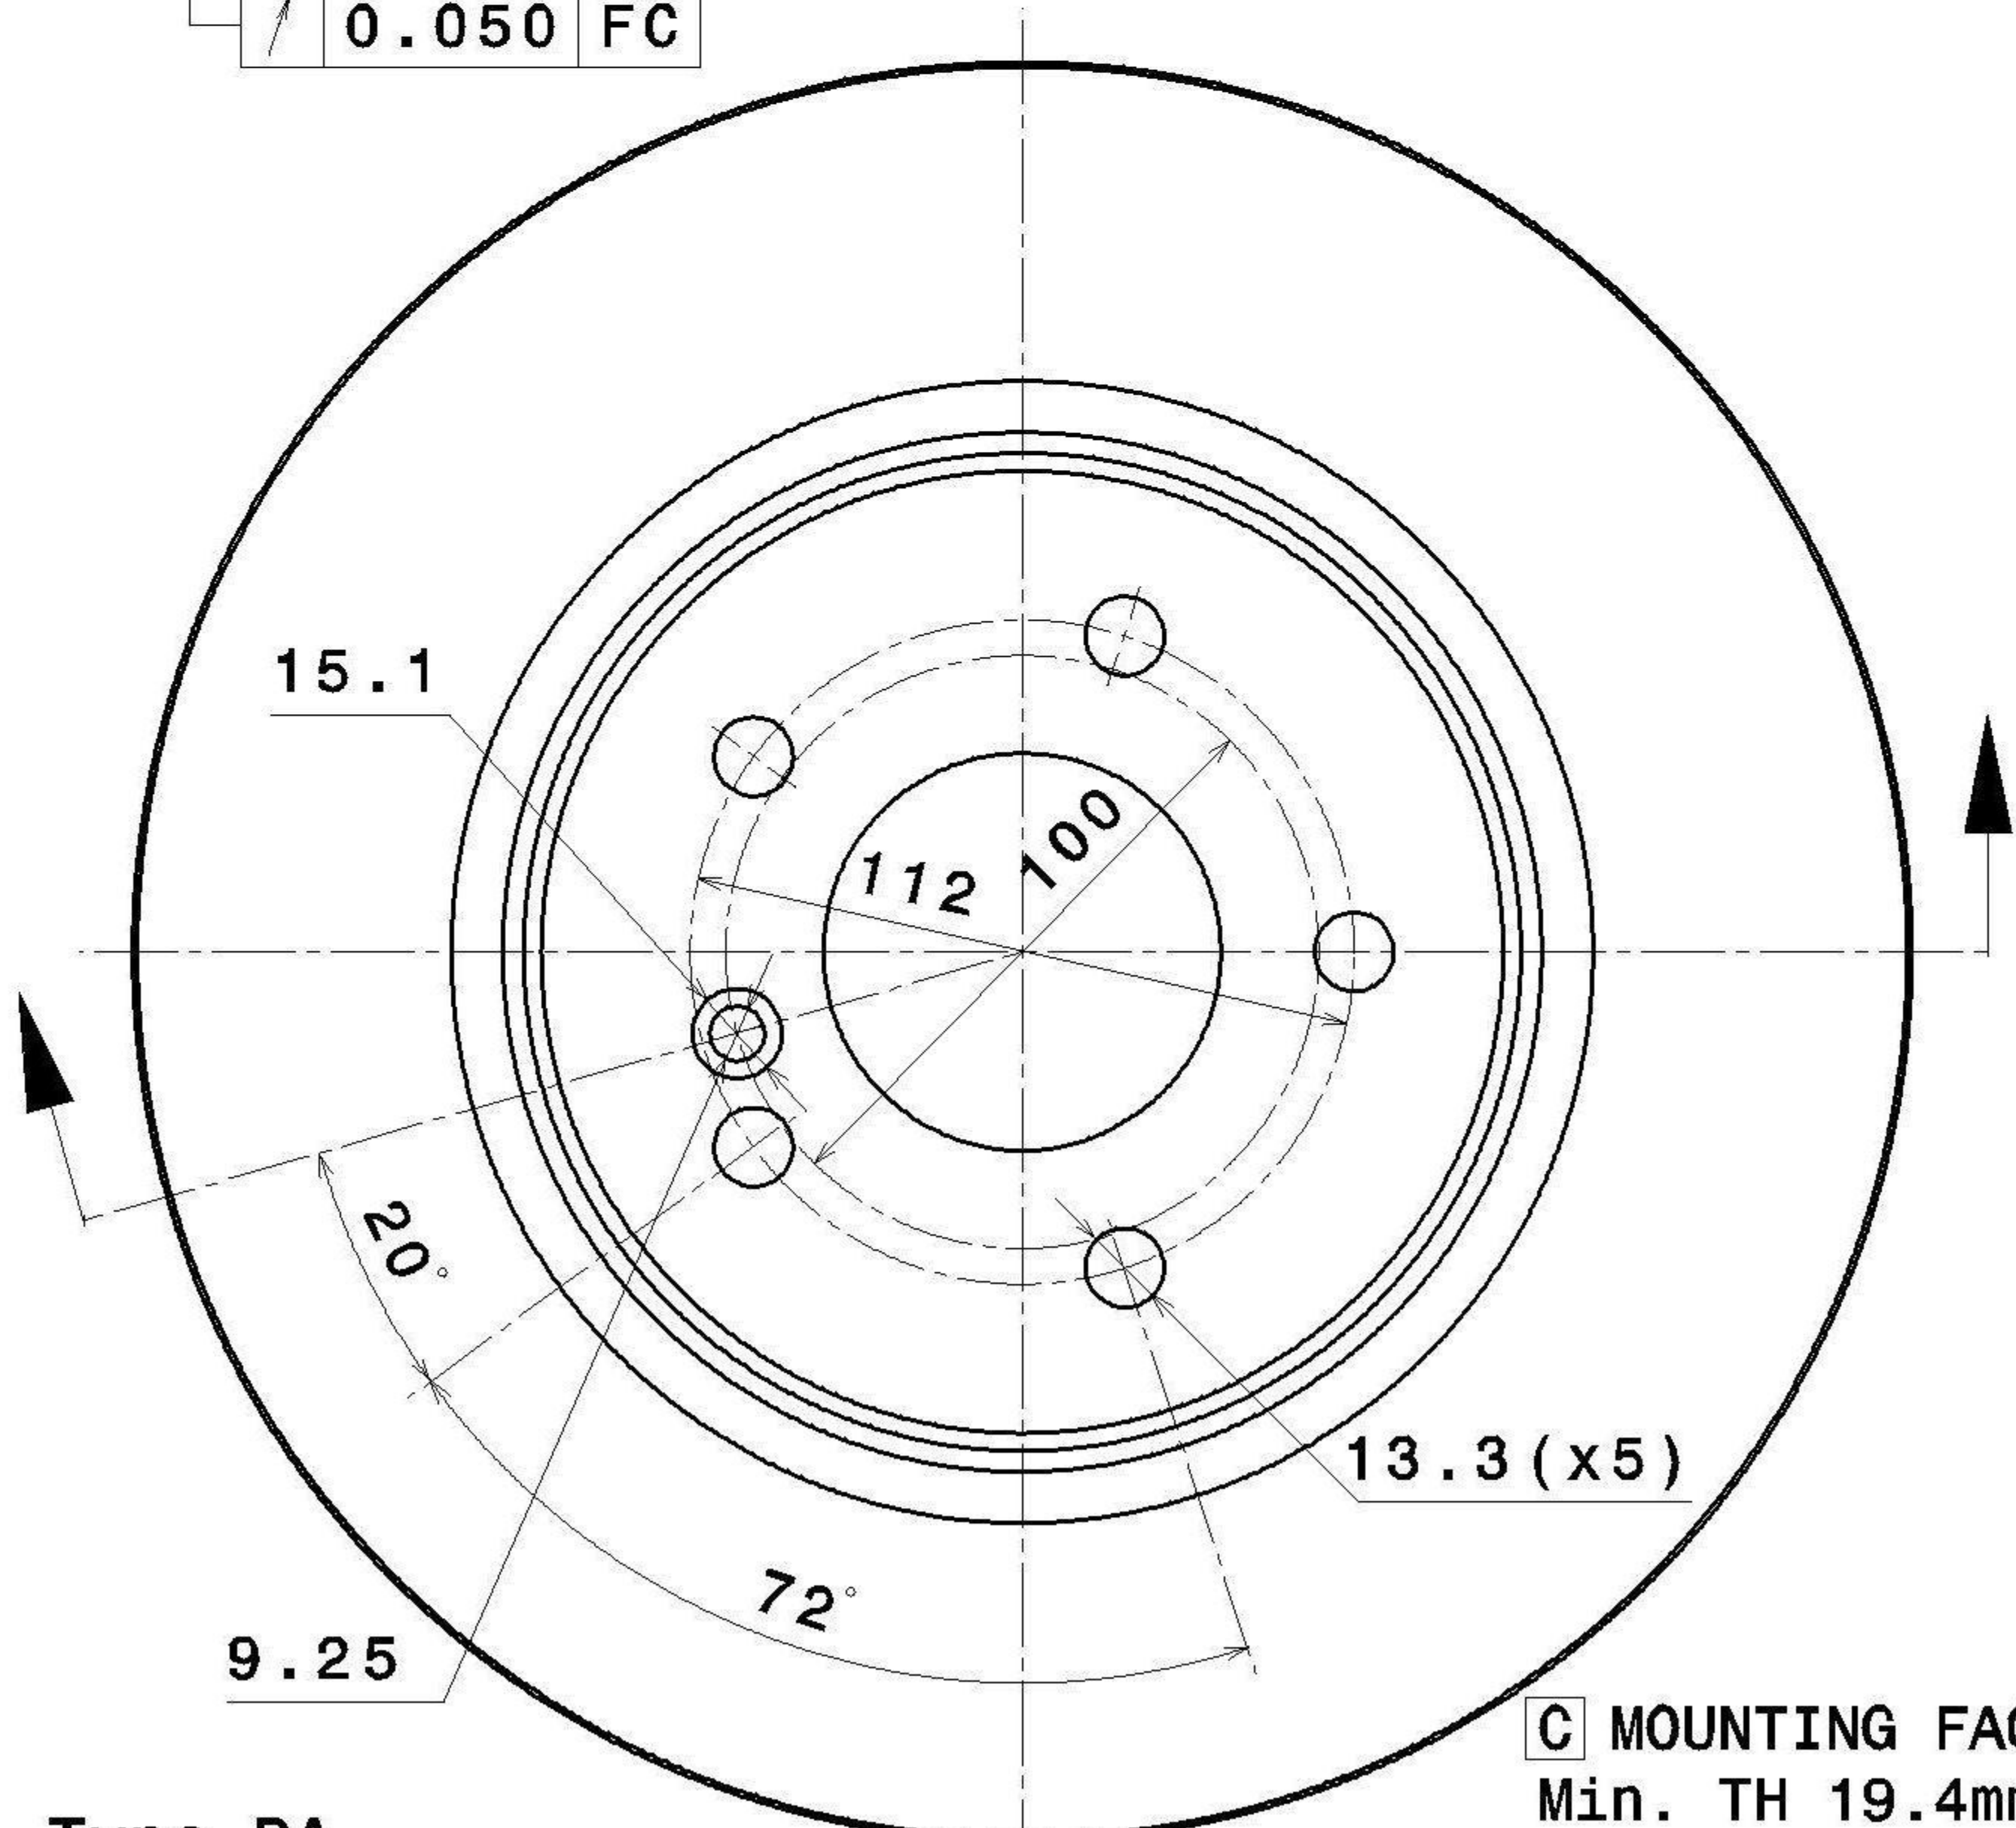

\swarrow 0.050 FC

C MOUNTING FACE
 Min. TH 19.4mm
 Weight 7 Kg

Type DA