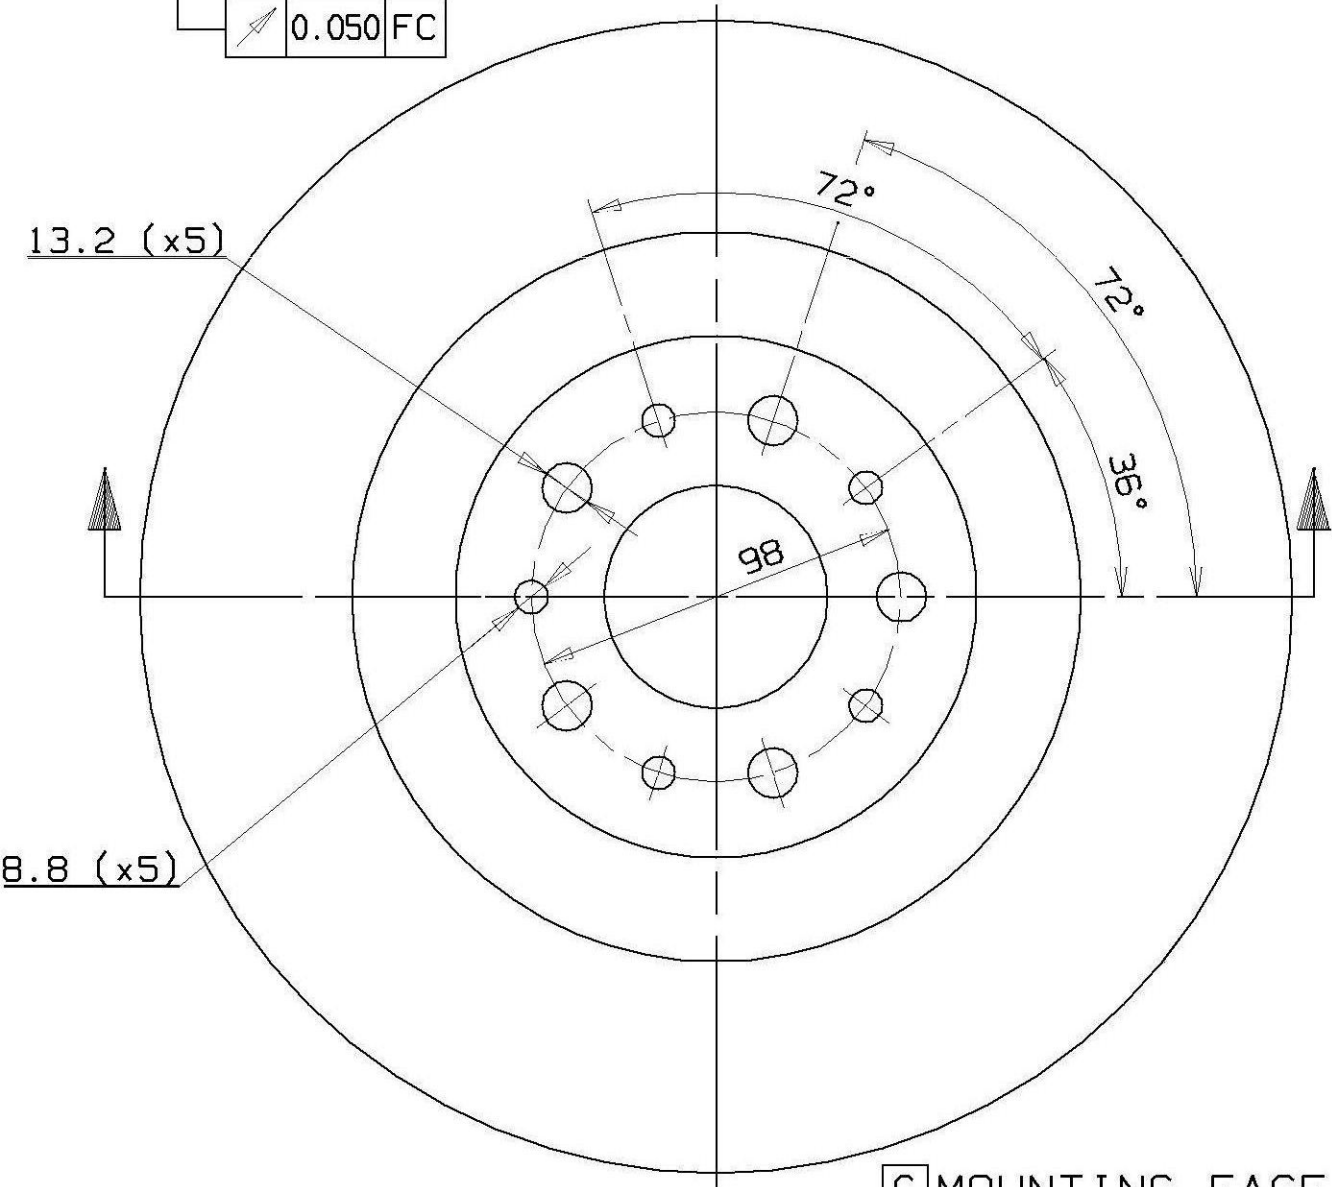

0.050 FC

MOUNTING FACE

Min. TH 26 mm

Weight 7.7 Kg

Type DA*