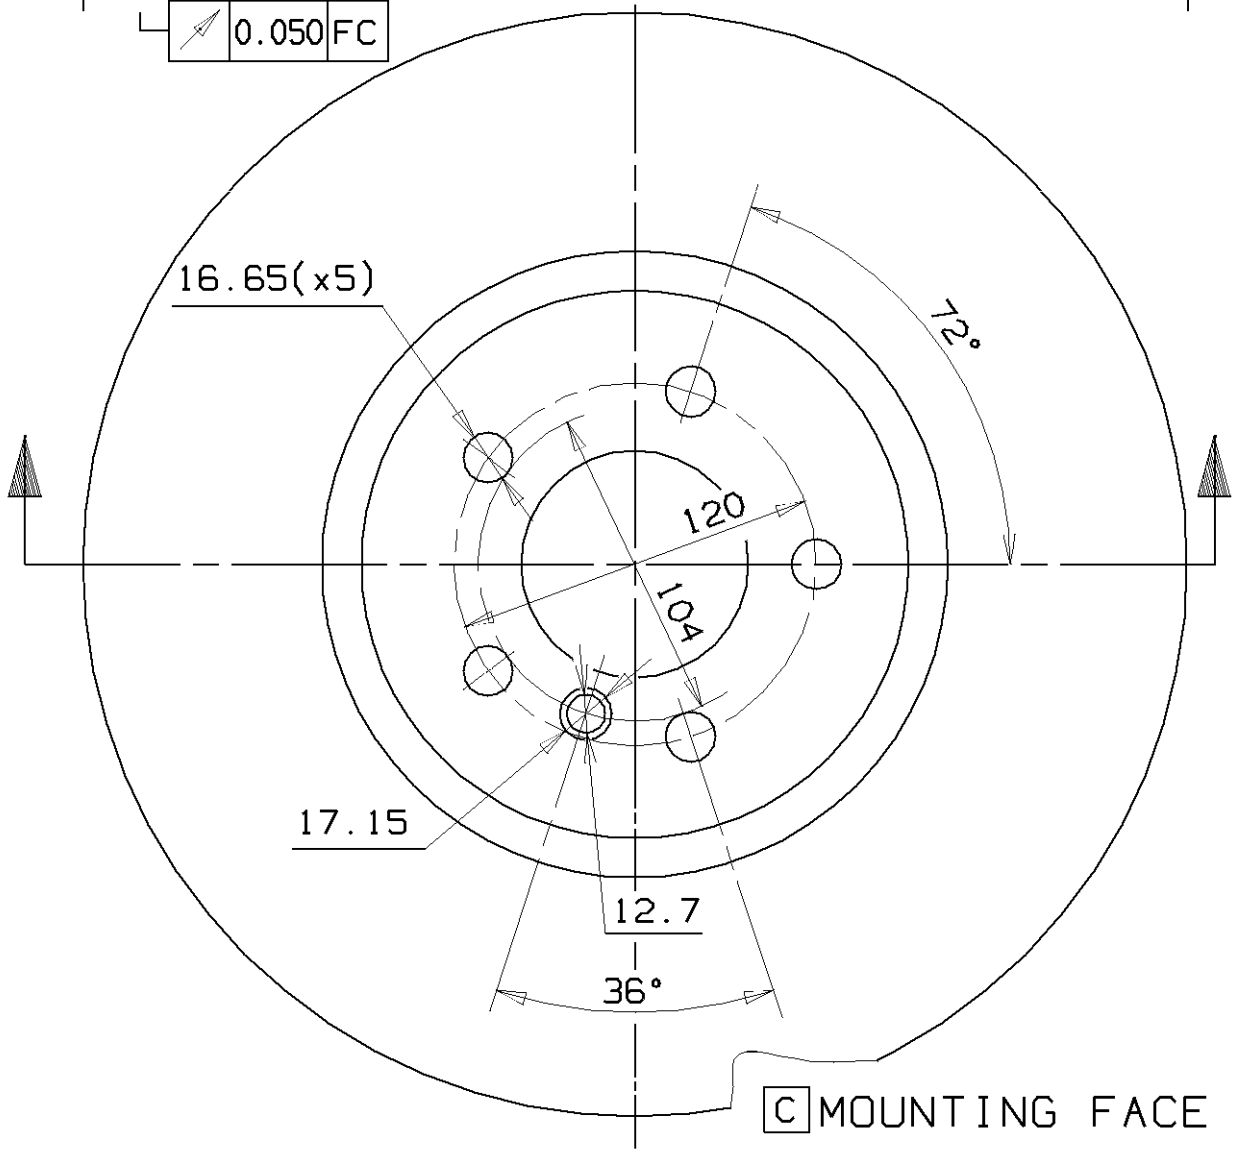

0.050 FC

[C] MOUNTING FACE  
 Min. TH 34.4 mm  
 Weight 13.9 Kg

Type DA