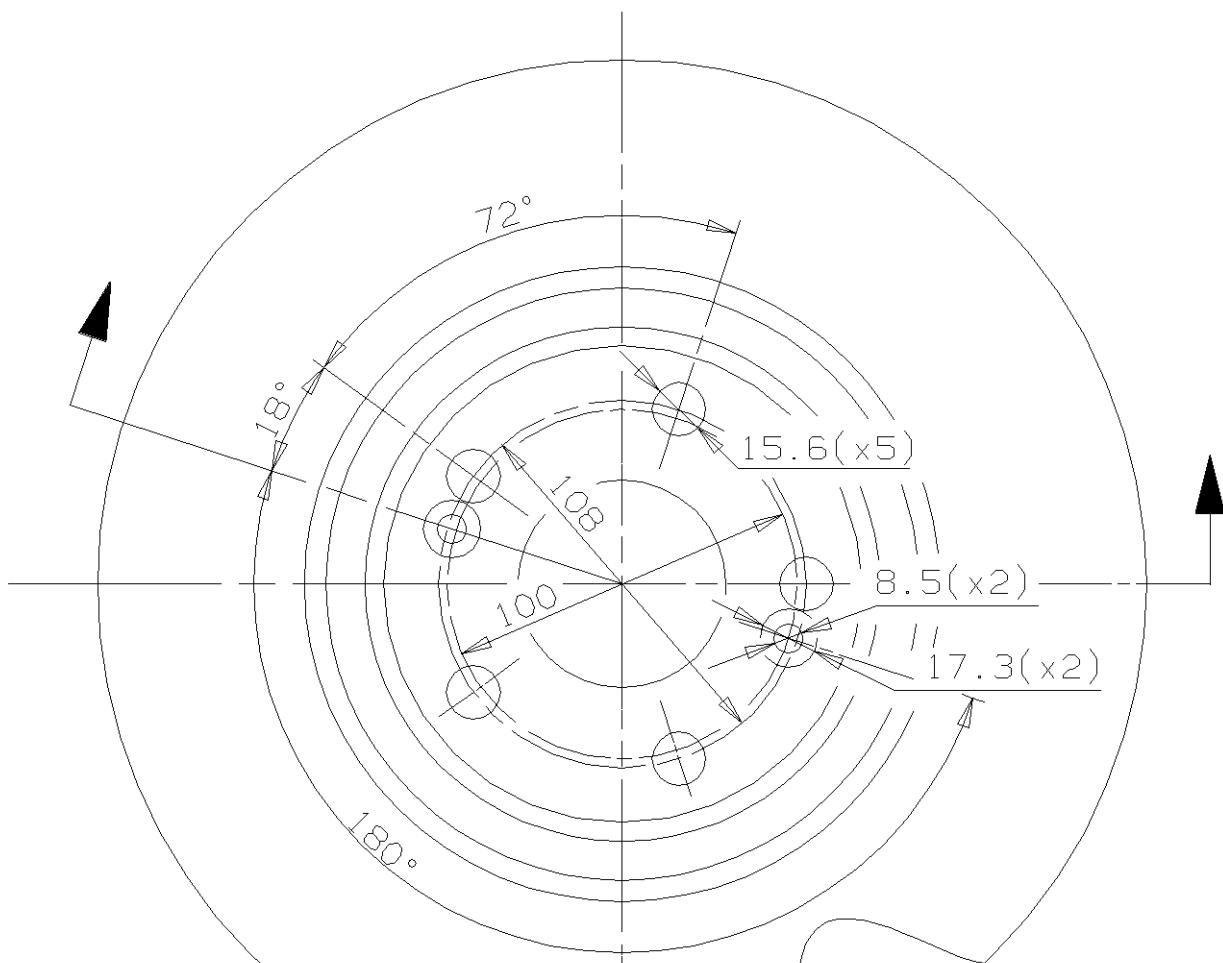

0.050 FC

[C] MOUNTING FACE  
 Min. TH 25.4 mm  
 Weight 9.9 Kg

Type DA