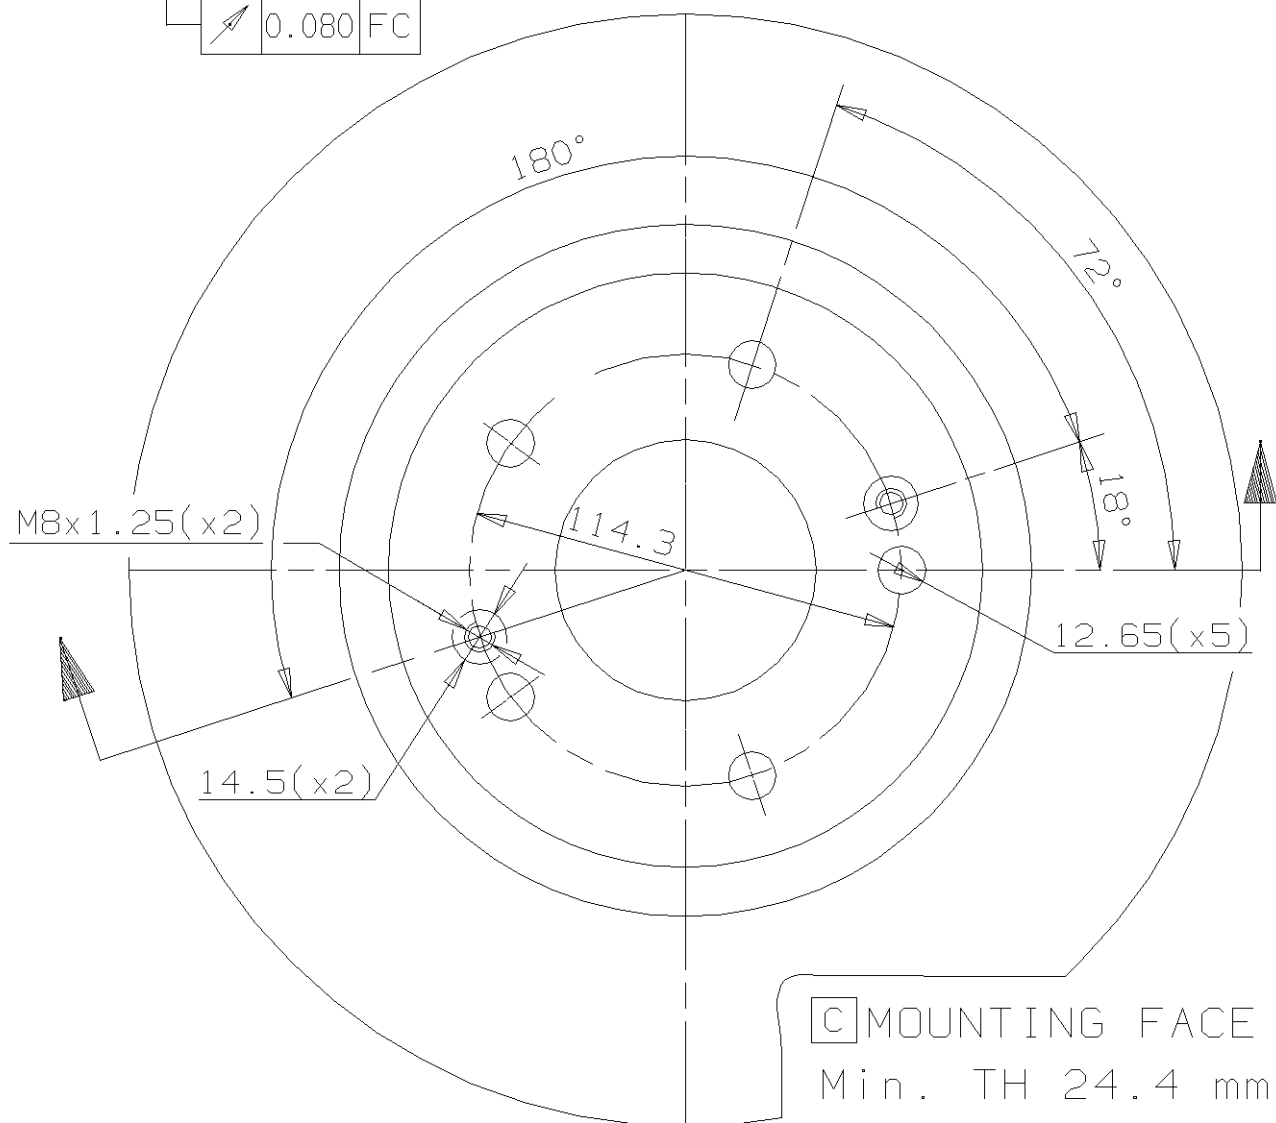


 0.080 FC

 MOUNTING FACE
 Min. TH 24.4 mm
 Weight 7 Kg

Type DA