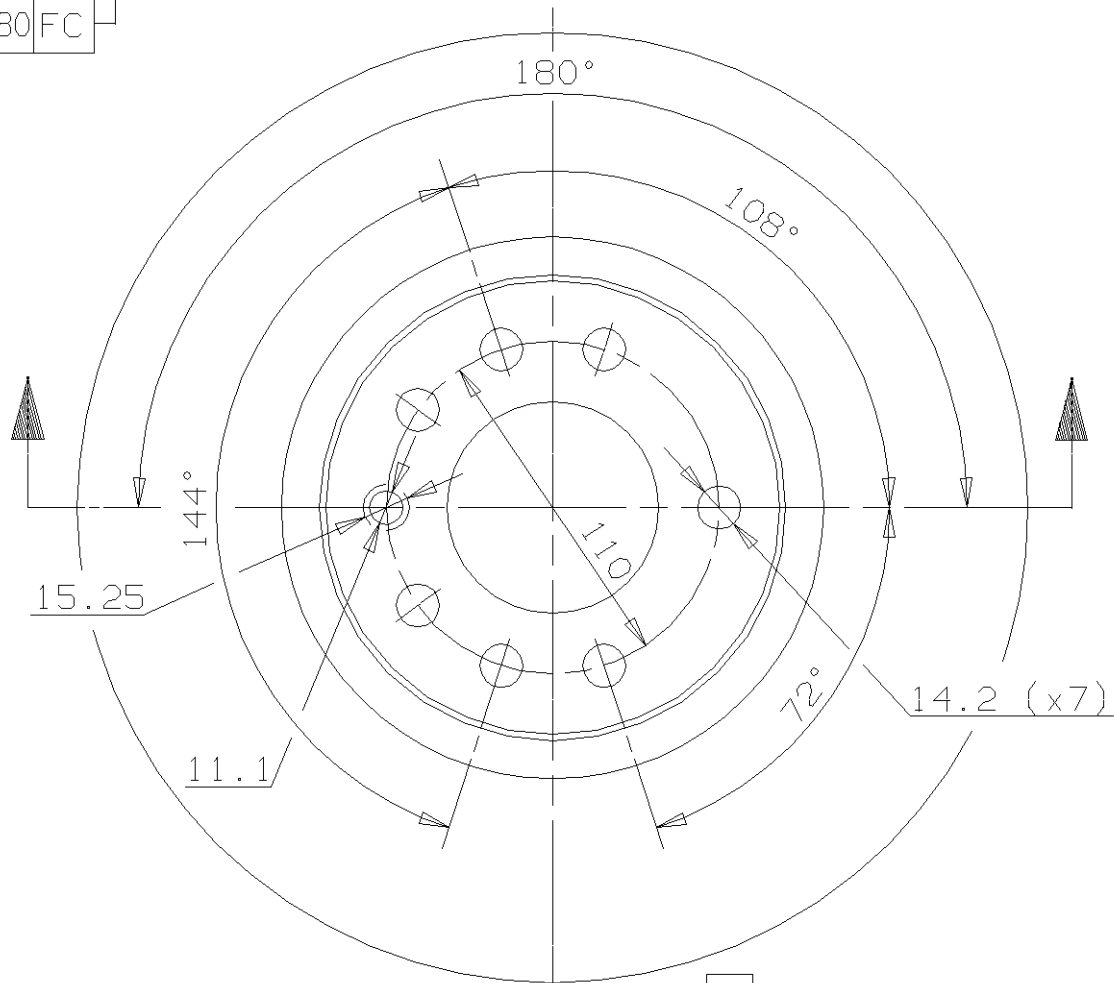

0.080 FC

MOUNTING FACE

Min.TH 25 mm

Weight 9.3 Kg

Type DA