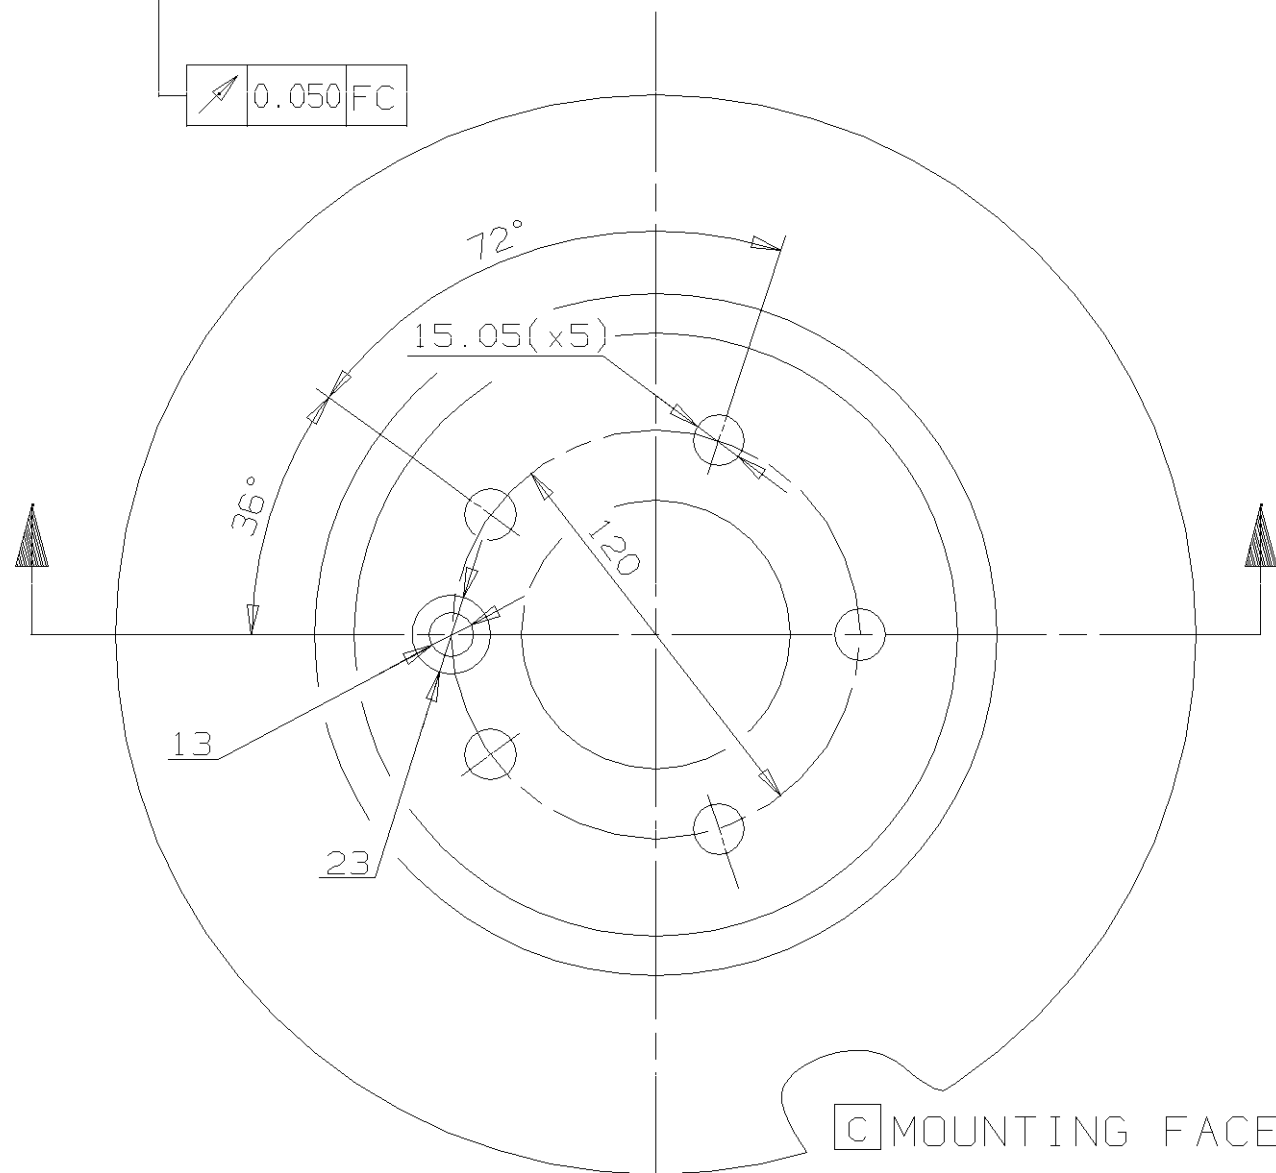

0.050 FC

[C] MOUNTING FACE

Min. TH 27 mm

Weight 9.9 Kg

Type DA