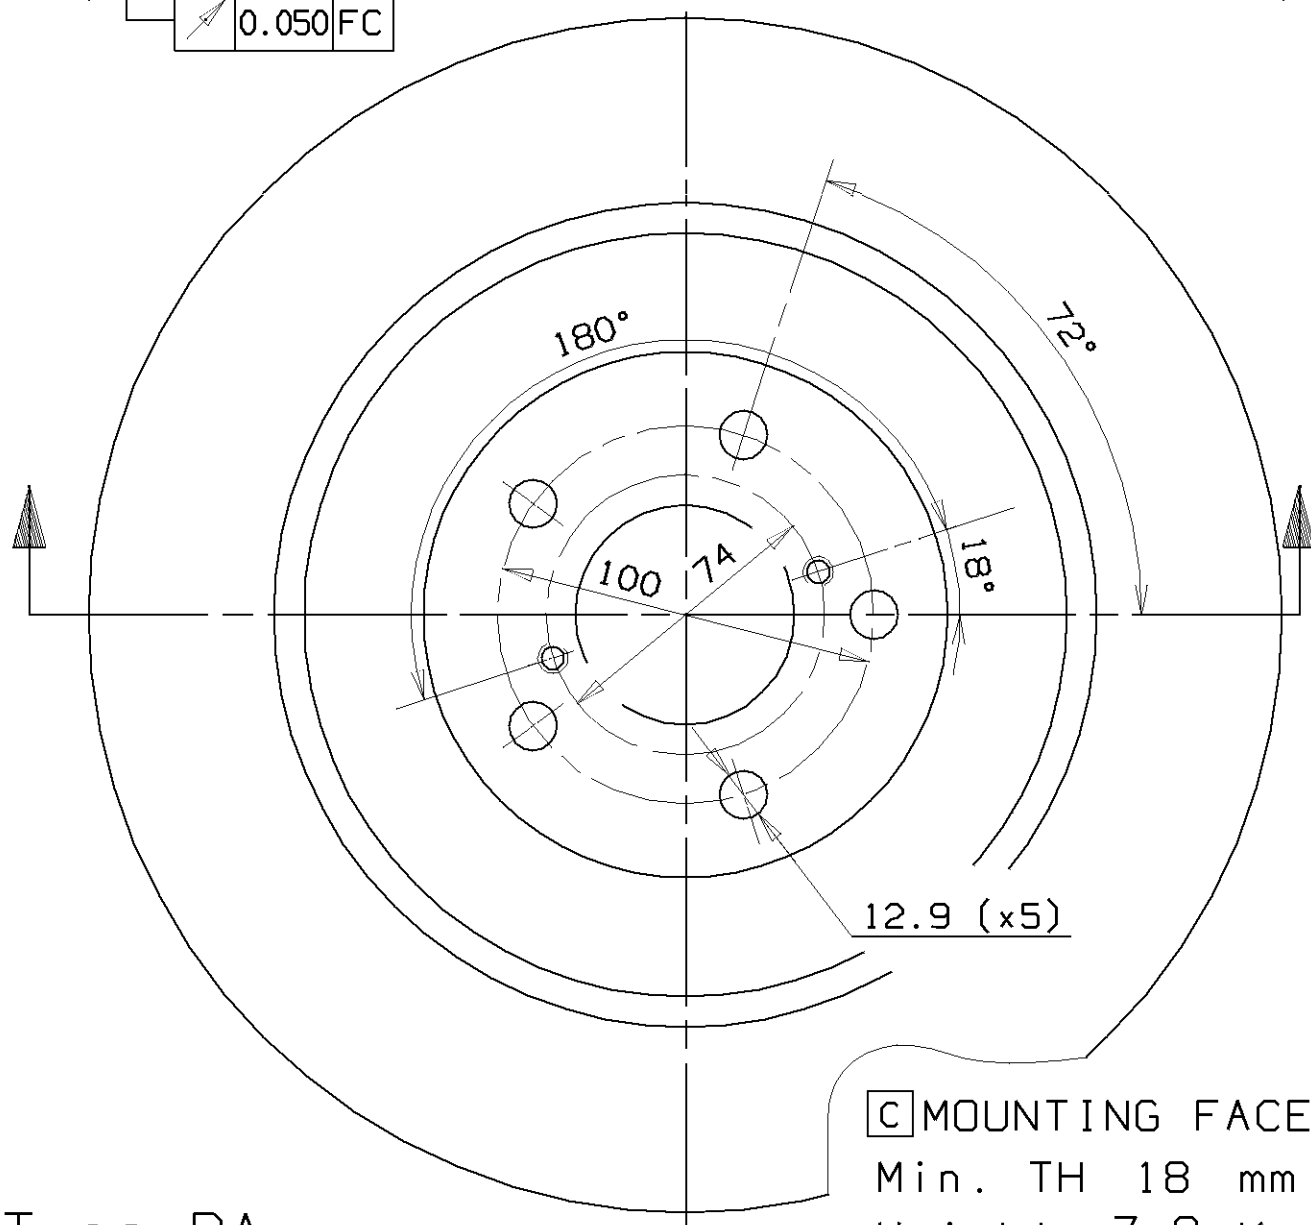

0.050 FC

MOUNTING FACE
 Min. TH 18 mm
 Weight 7.9 Kg

Type DA