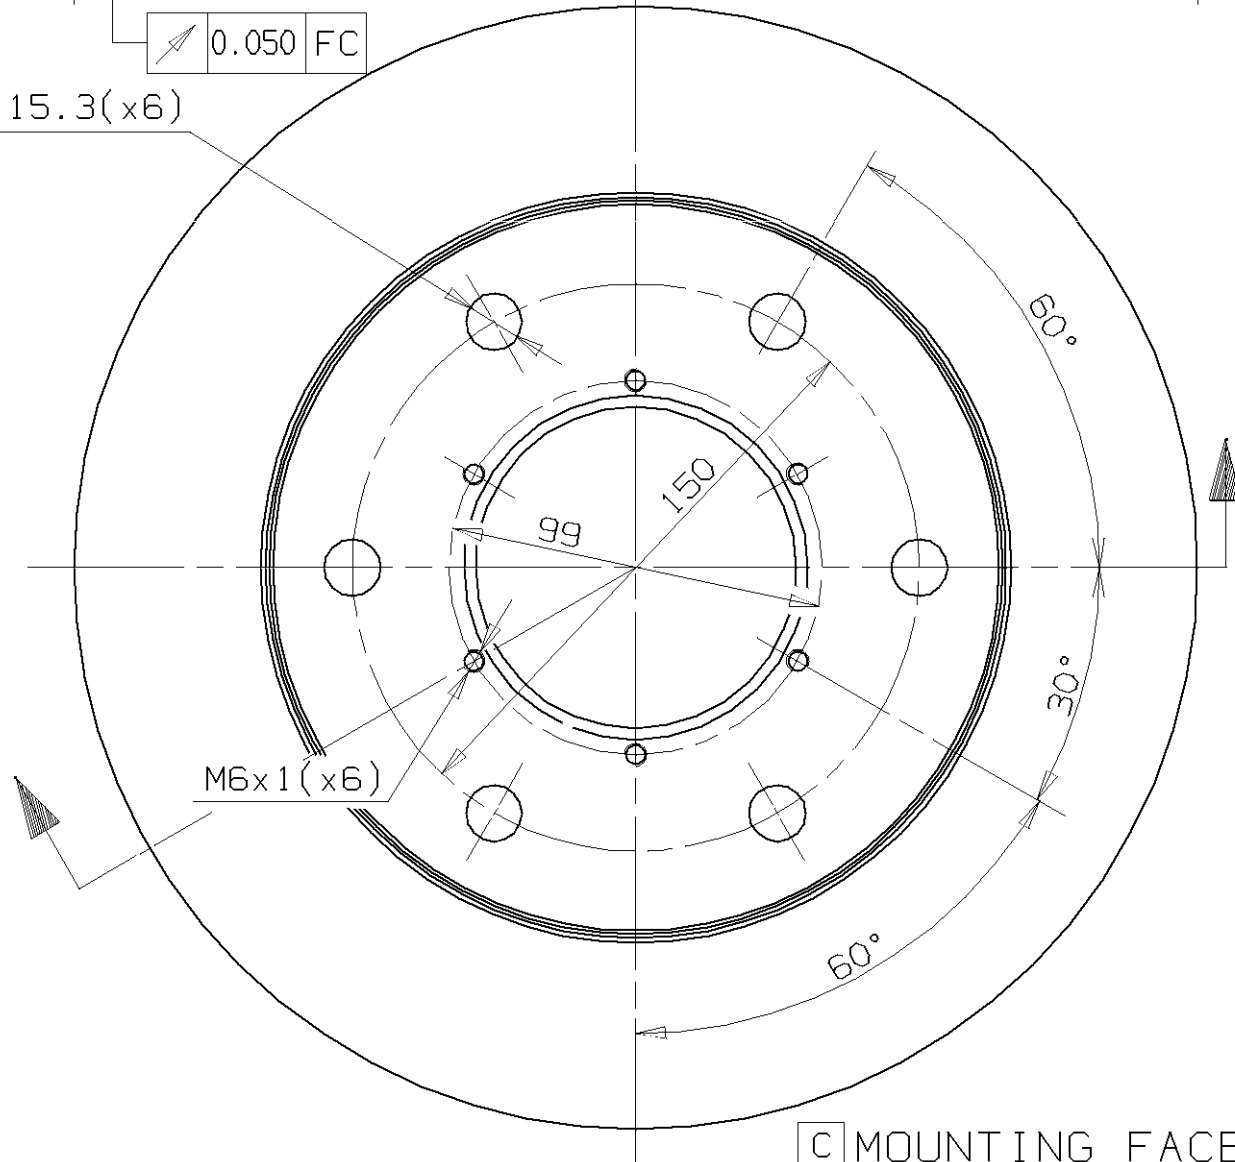

0.050 FC

15.3(x6)

[C] MOUNTING FACE
 Min. TH 19 mm
 Weight 9.5 Kg

Type DP