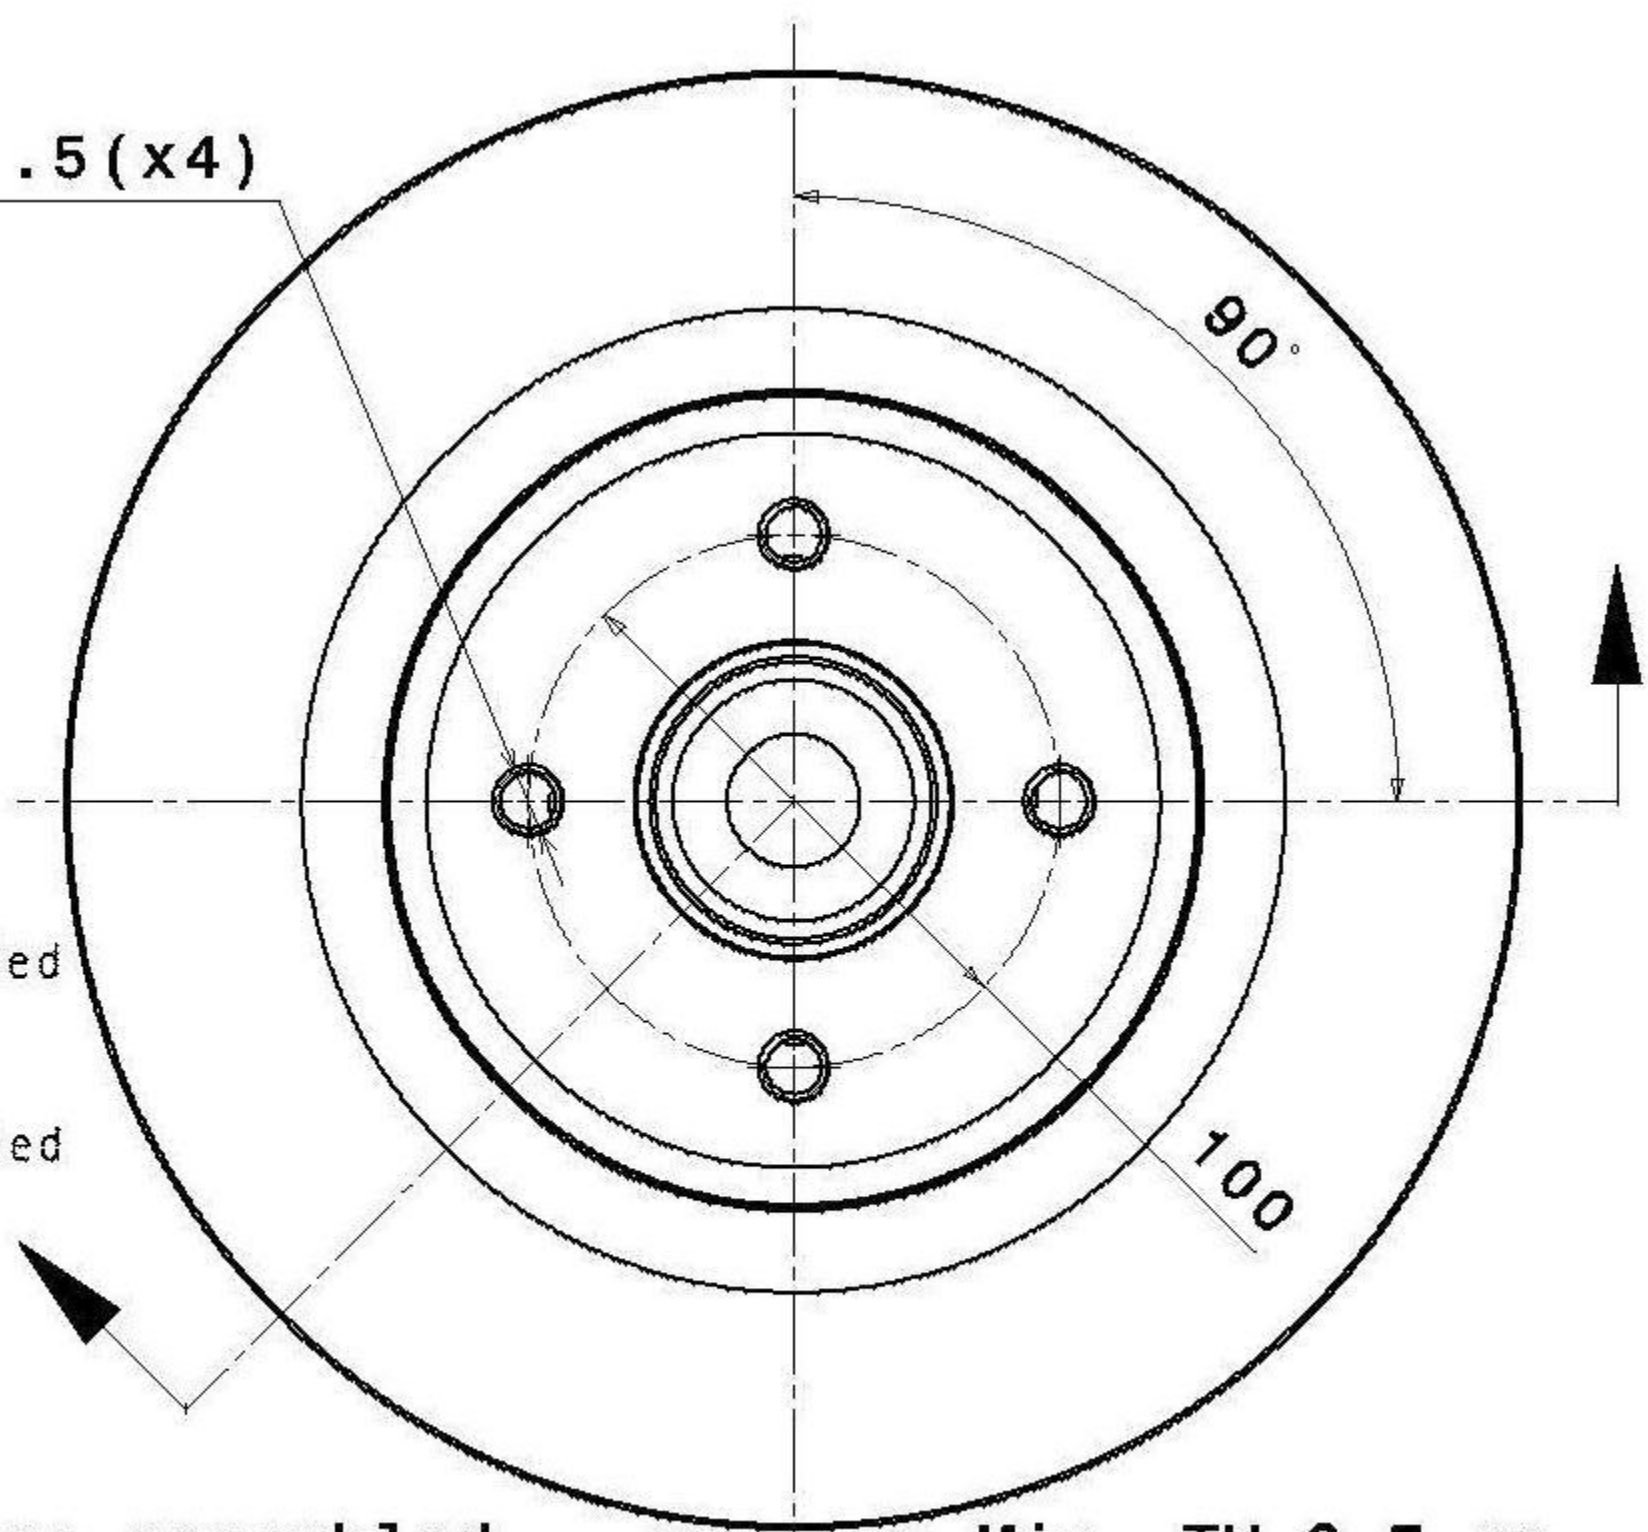

M12x1.5 (x4)

 1 Piece supplied
 not mounted

 1 Piece supplied
 not mounted

Brake disc assembled
Type DP

Min. TH 9.5 mm
Weight 7.1 Kg