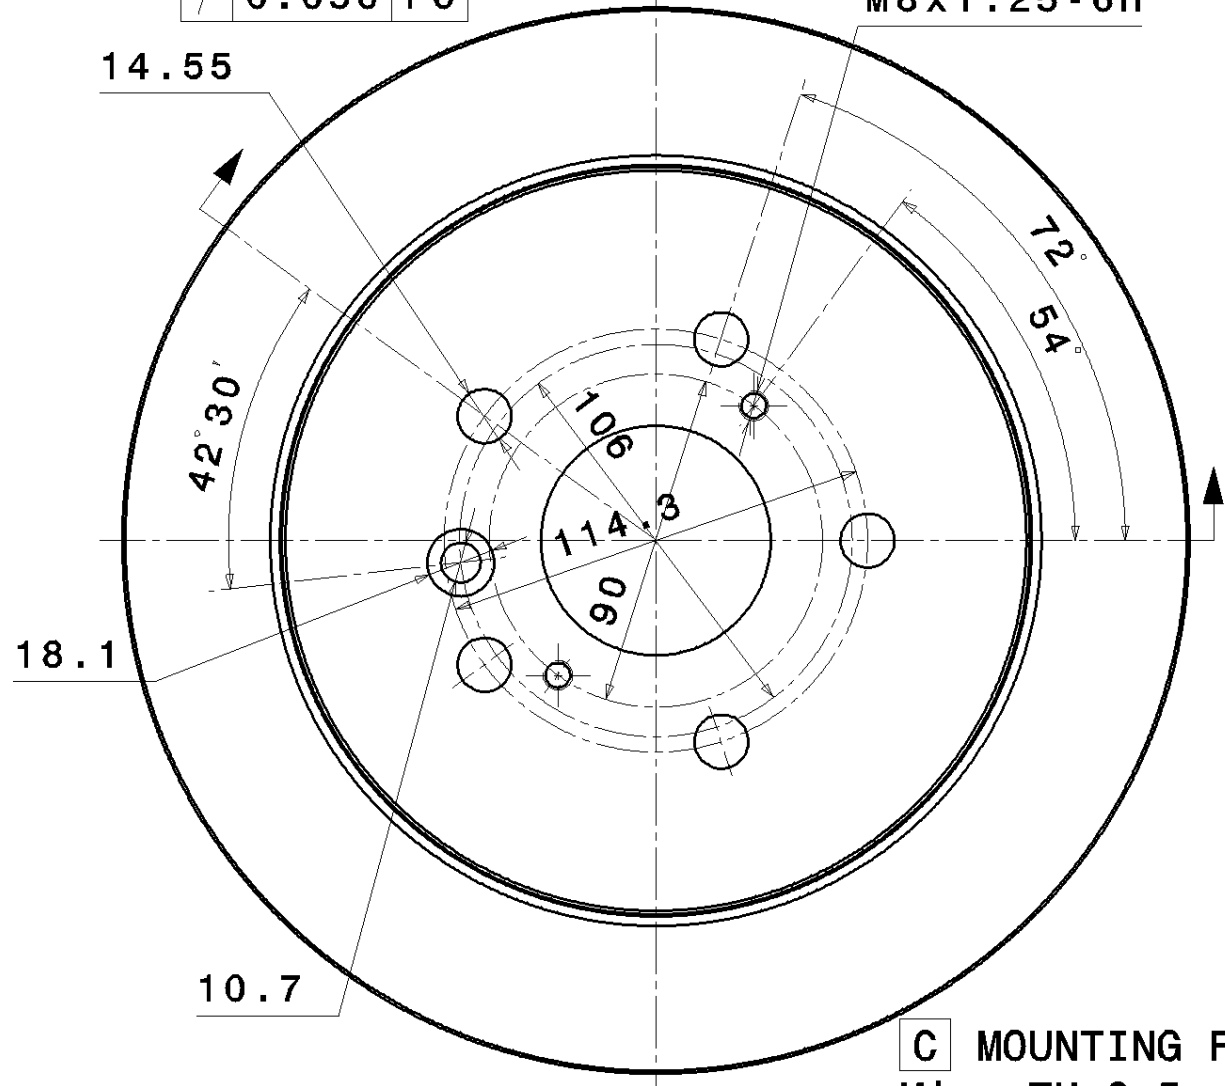

\swarrow 0.050 FC

M8x1.25-6H

C MOUNTING FACE

Min. TH 8.5 mm

Weight 5.1 Kg

TYPE DP