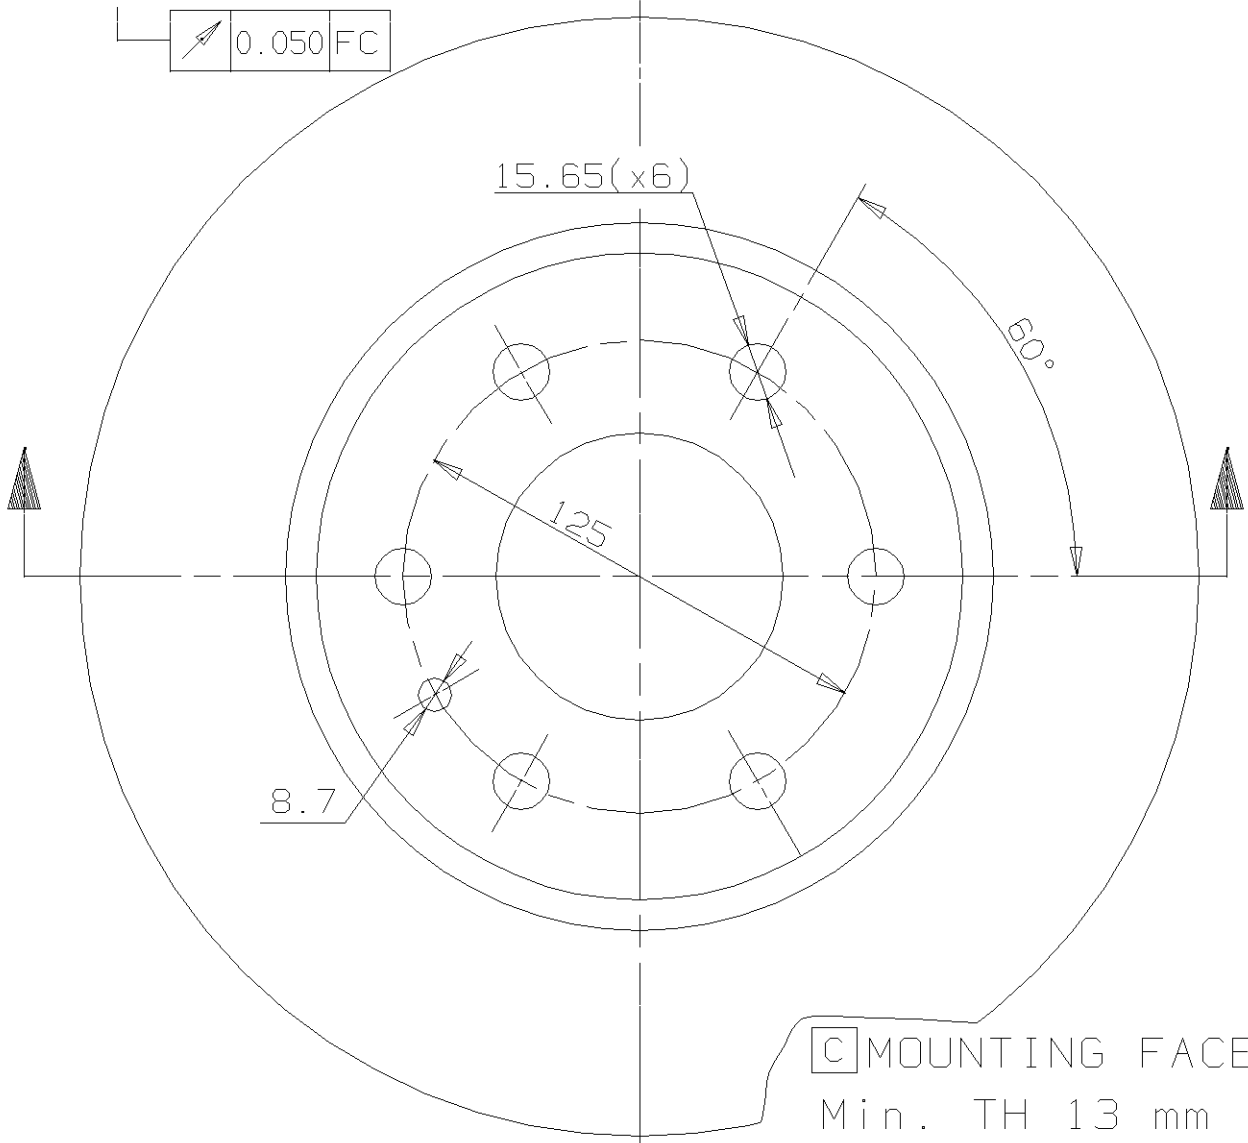

0.050 FC

[C] MOUNTING FACE
 Min. TH 13 mm
 Weight 7.6 Kg

Type DP