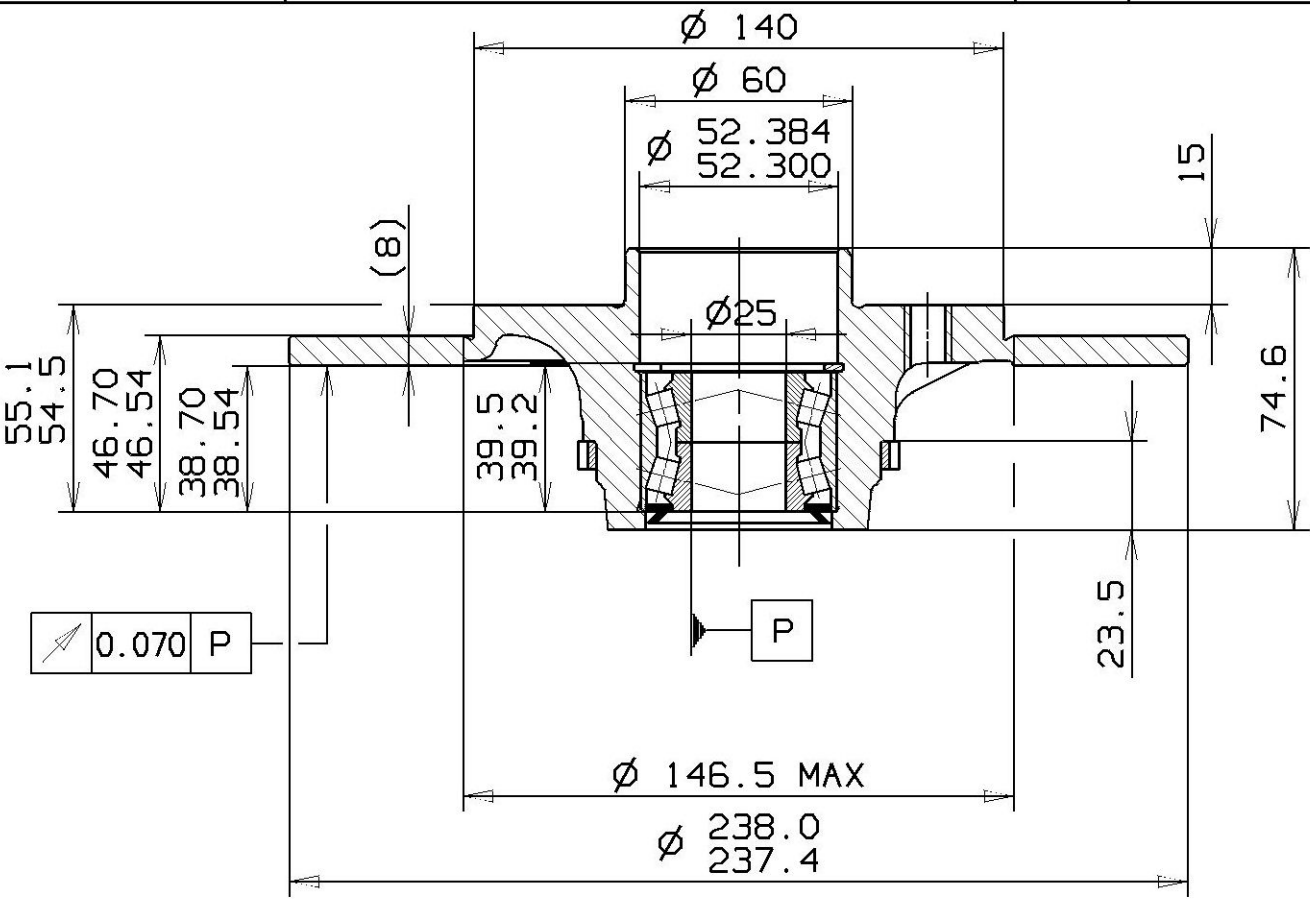

RENAULT P.N.: 77 01 207 611
CUSTOMER P.N.: 77 00 828 882

08.5834.37 A
Date 27.09.10

1 Piece supplied
not mounted

1 Piece supplied
not mounted

Brake disc assembled
Type DP

Min. TH 7 mm
Weight 4.7 Kg