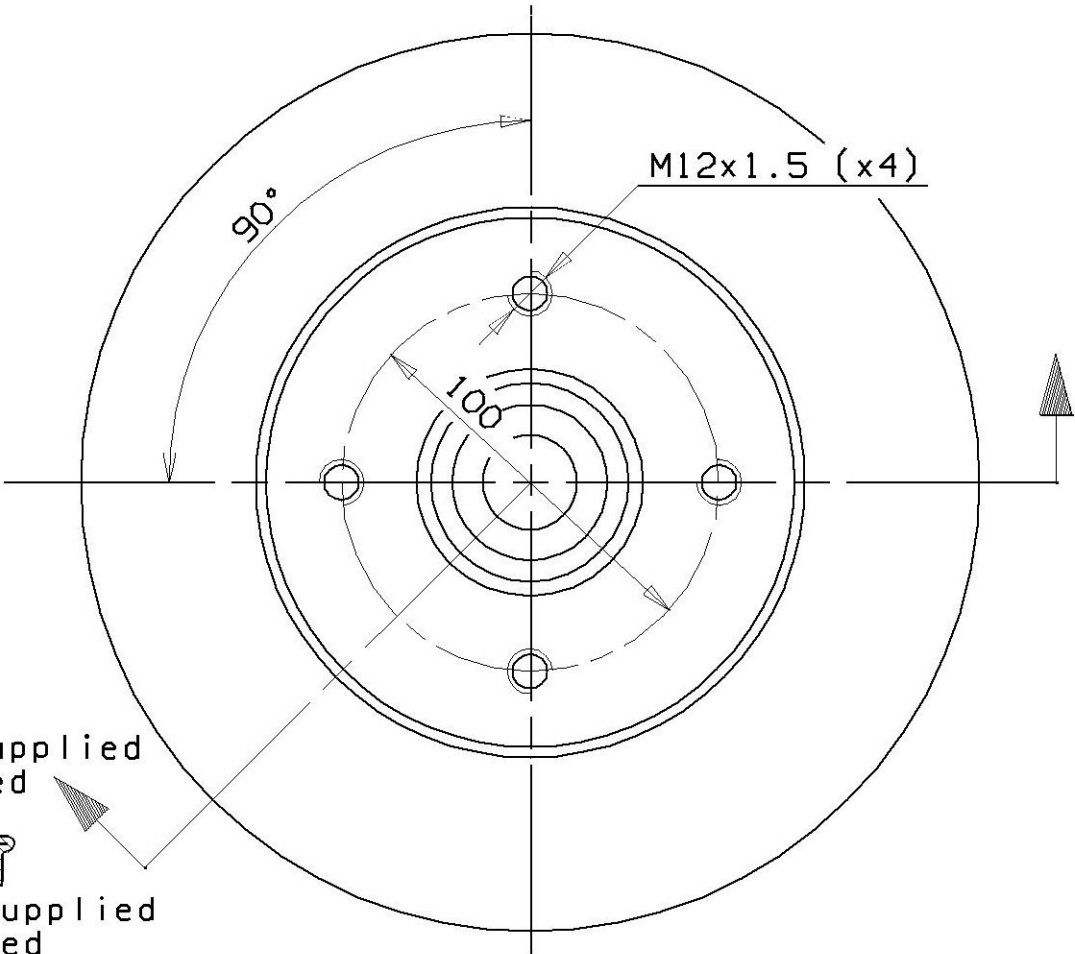

RENAULT P.N.: 77 01 207 611
CUSTOMER P.N.: 77 00 828 882

08.5834.37 A
Date 27.09.10

1 Piece supplied
not mounted

1 Piece supplied
not mounted

Brake disc assembled
Type DP

Min. TH 7 mm
Weight 4.7 Kg