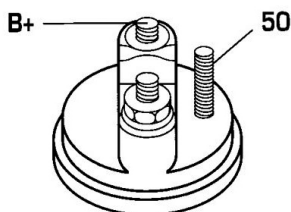

DOCUMENTS

BT-130 Refus des carcasses alternateurs/démarrateurs