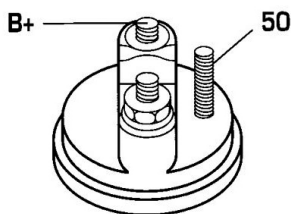

DOCUMENTS

BT-130 Refus des carcasses alternateurs/démarrateurs