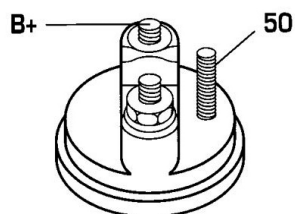

DONNEES TECHNIQUES

Vehicle Main Current	for vehicles with 12V main current
Rated Power [kW]	0.8
Number of Teeth	9T
Rotation Direction	Clockwise rotation
G/R Reducer	With integrated G/R reducer
Number of Thread Bores	4
Number of mounting bores	4
Plug Type ID	SOL66

PHOTOS

DOCUMENTS

BT-130 Refus des carcasses alternateurs/démarreurs