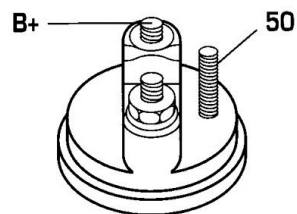

DONNEES TECHNIQUES

Vehicle Main Current	for vehicles with 12V main current
Rated Power [kW]	2.2
Number of Teeth	10T
Rotation Direction	Clockwise rotation
Number of Thread Bores	3
Plug Type ID	SOL66
Number of mounting bores	3

PHOTOS

DOCUMENTS

BT-130 Refus des carcasses alternateurs/démarrEURS