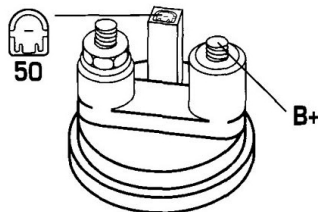

DONNEES TECHNIQUES

Vehicle Main Current	for vehicles with 12V main current
Rated Power [kW]	2
Number of Teeth	10/11T
Rotation Direction	Anti-clockwise rotation
G/R Reducer	With integrated G/R reducer
Number of mounting bores	2
Plug Type ID	SOL18

PHOTOS

DOCUMENTS

BT-130 Refus des carcasses alternateurs/démarrEURS