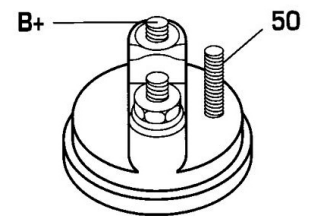

DONNEES TECHNIQUES

Vehicle Main Current	for vehicles with 12V main current
Rated Power [kW]	2.2
Number of Teeth	10T
Rotation Direction	Clockwise rotation
G/R Reducer	With integrated G/R reducer
Number of Thread Bores	2
Number of mounting bores	3
Plug Type ID	SOL66

PHOTOS

DOCUMENTS

BT-130 Refus des carcasses alternateurs/démarreurs