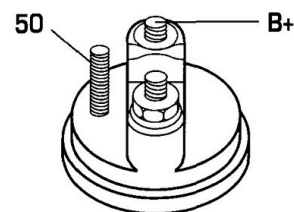

DONNEES TECHNIQUES

Vehicle Main Current	for vehicles with 12V main current
Rated Power [kW]	1.9
Number of Teeth	11/12T
Rotation Direction	Clockwise rotation
G/R Reducer	With integrated G/R reducer
Number of Thread Bores	3
Plug Type ID	SOL67
Number of mounting bores	4

PHOTOS

DOCUMENTS

BT-130 Refus des carcasses alternateurs/démarreurs

APPLICATIONS

MITSUBISHI		
CARISMA (DA_) - 1.9 DI-D	102 ch	09.2000 > 06.2006
	115 ch	09.2000 > 06.2006
CARISMA 3 volumes (DA_) - 1.9 DI-D	102 ch	09.2000 > 06.2006
	115 ch	09.2000 > 06.2006
SPACE STAR (DG0) - 1.9 DI-D	102 ch	02.2001 >