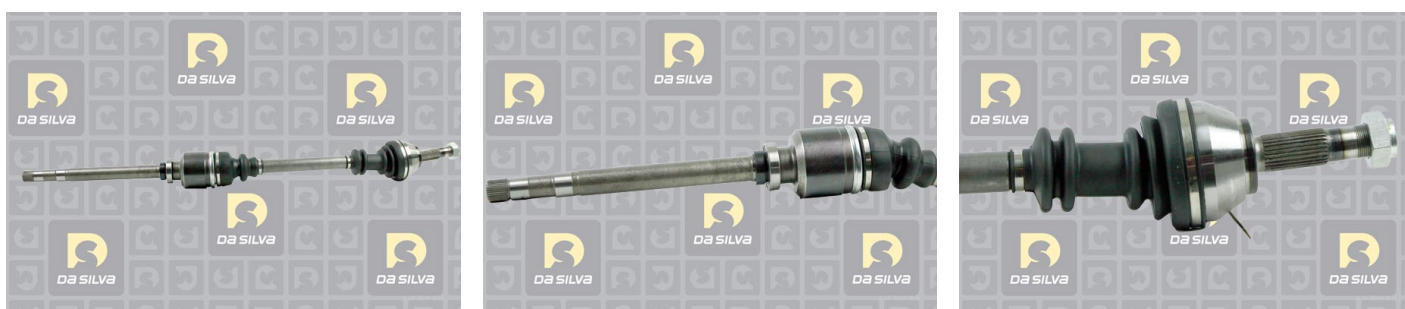

## DONNEES TECHNIQUES

Length [mm]	<b>1100</b>
Number of splines (wheels side)	<b>28</b>
	<b>for vehicles without ABS</b>
(wheels side) CV Joint Ø [mm]	<b>100</b>
Number of splines (gearbox side)	<b>37</b>
(gearbox side) CV Joint Ø [mm]	<b>89</b>

## PHOTOS