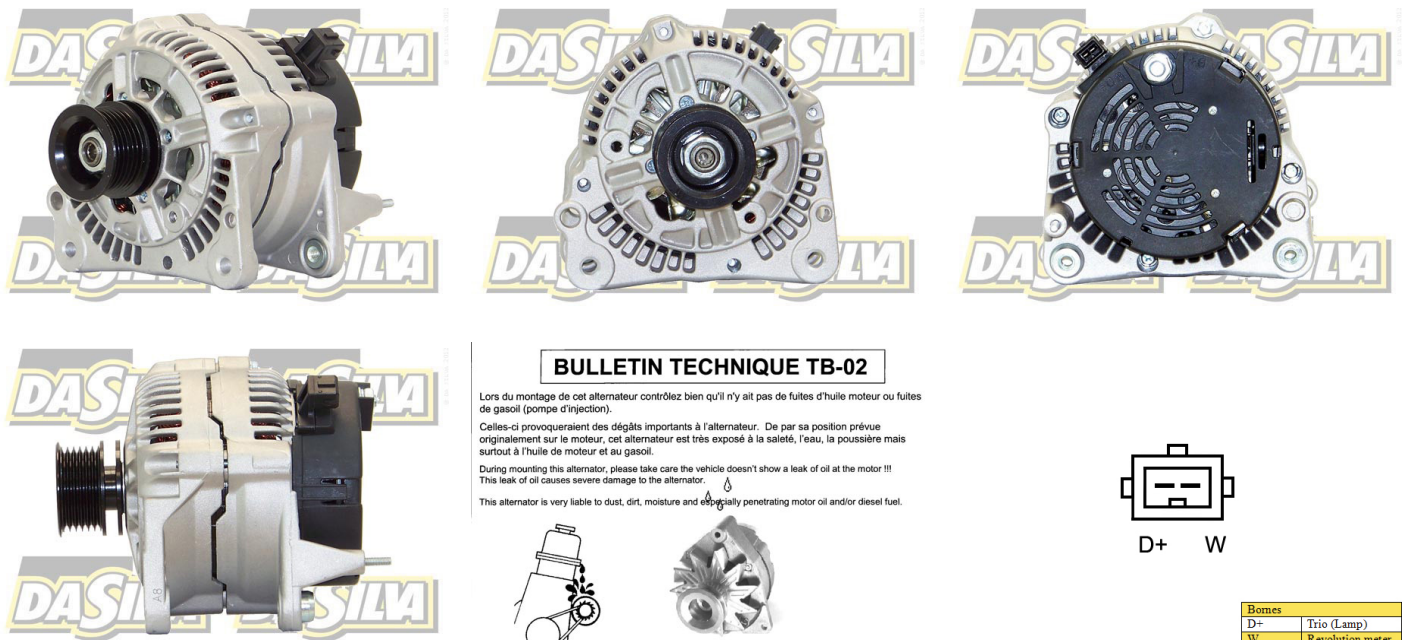

## DONNEES TECHNIQUES

Alternator Charge Current [A]	<b>90</b>
Vehicle Main Current	<b>for vehicles with 12V main current</b>
Type de poulie	<b>PVR6</b>
Terminal/Clamp	<b>with revcounter coupling</b>
Belt Pulley Ø [mm]	<b>50</b>
Clamp	<b>M8 B+</b>
Plug Type ID	<b>PLUG361</b>
Number of mounting bores	<b>4</b>

## PHOTOS