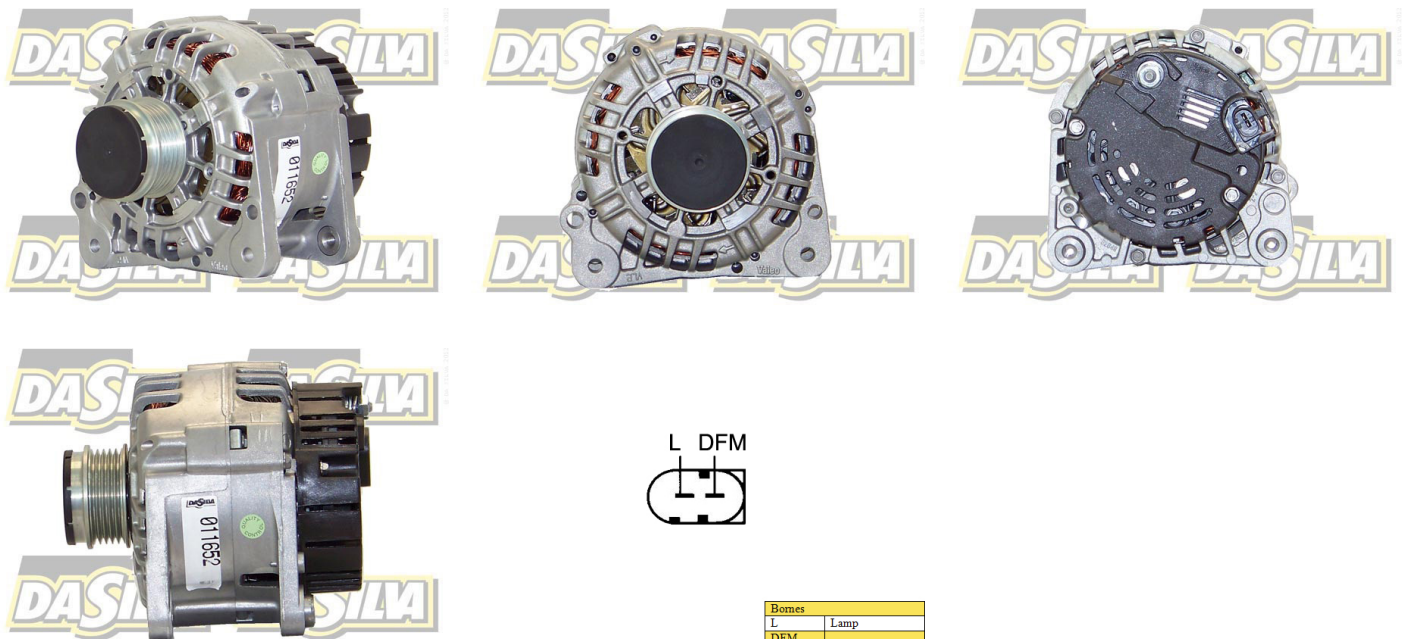

## DONNEES TECHNIQUES

Alternator Charge Current [A]	120
Vehicle Main Current	for vehicles with 12V main current
Type de poulie	PVR5F
Clamp	M8 B+
Plug Type ID	PLUG650

## PHOTOS