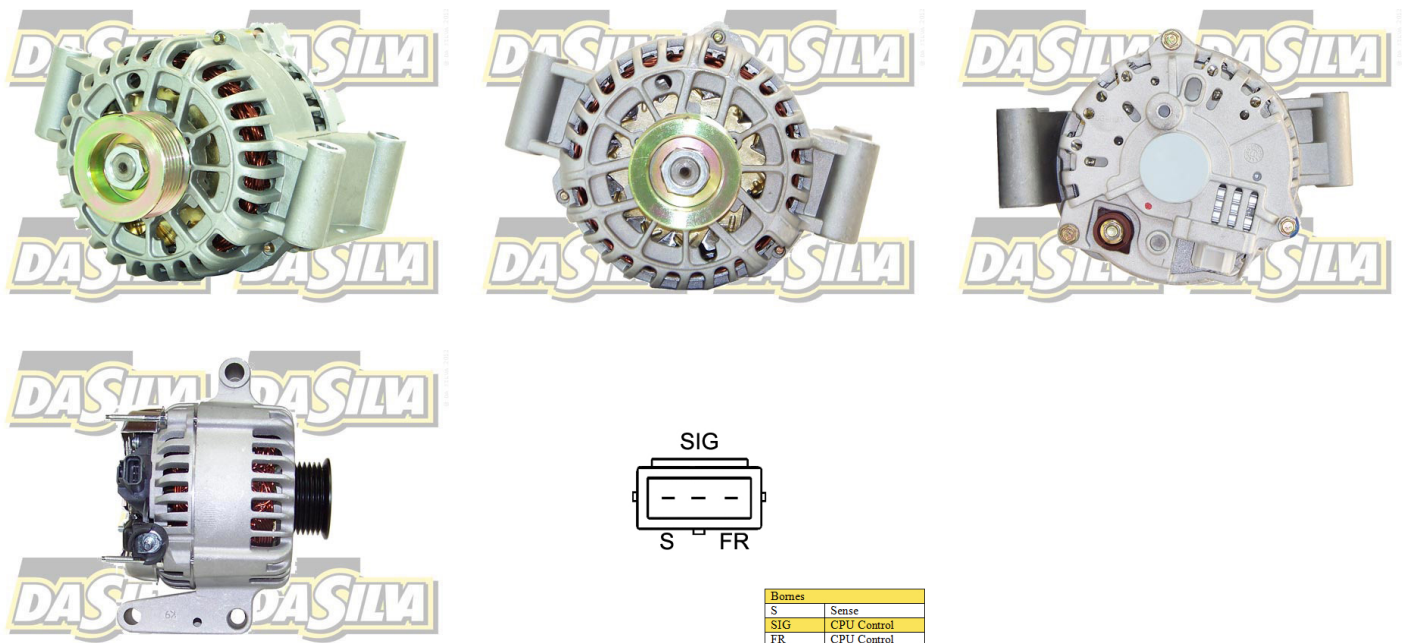

DONNEES TECHNIQUES

Alternator Charge Current [A]	115
Vehicle Main Current	for vehicles with 12V main current
Type de poulie	PVR6
Regulator	with bypass regulator
Clamp	M6 B+
Plug Type ID	PLUG707

PHOTOS

Bornes	
S	Sense
SIG	CPU Control
FR	CPU Control