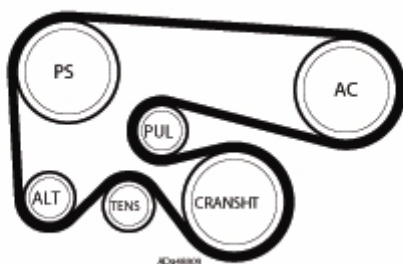

A Tenneco Company

www.gates.com/europe

015

13/07/2007

Technical Bulletin

Fiat group 1.9 JTD engines

GATES REFERENCE :	55189679 and 71734476	
MAKE :	ALFA ROMEO / FIAT / LANCIA	
MODEL :	147, 156, GT, Marea, Marengo, Multipla, Lybra	
MOTOR :	1.9 JTD	
MOTOR CODE :	182B4000, 186A6000, 186A8000, 186A9000, 182B9000, 192A5000, 192B1000, 937A2000, 937A4000, 937A5000, AR32302, AR37101	

On the different Fiat group models with the 1.9 JTD engine, and equipped with an air conditioning compressor, several adjustments have been made to the accessory drive system since its introduction.

Belt length, tensioner and pulleys all have all undergone small changes - and not necessarily the same for Alfa, Lancia and Fiat - in an effort to improve drive performance.

As a result, the Fiat group now only offers 1 belt size for this drive:
the OE/OES references are 55189679 and 71734476.
the Gates Micro-V® XF replacement belt is **6PK1835**.

This means that the 6PK1840 that was previously recommended on some of these applications, should no longer be installed on this 1.9 JTD + AC drive.