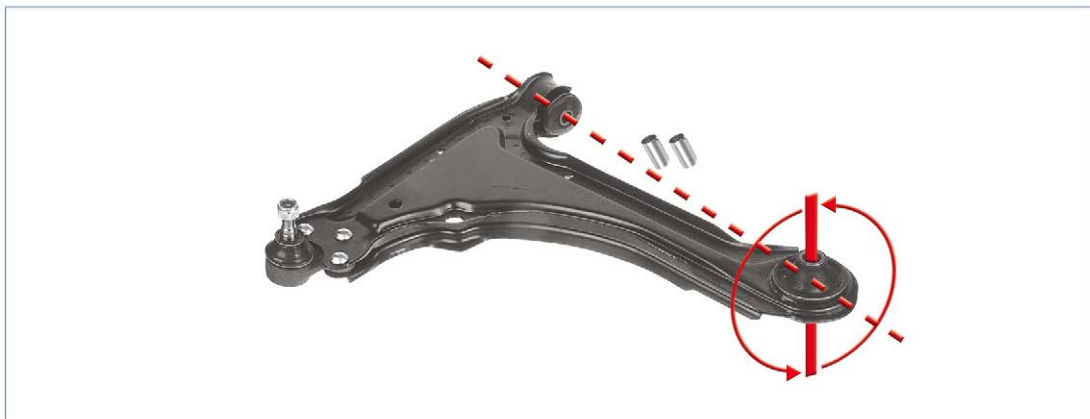

MEYLE[®]
Products

Control arm bushings	MEYLE No.	614 035 0002/HD 614 035 0006/HD
	Reference No.	0352 348 / 90 268 463 0352 355 / 90 373 854 0352 352 / 90 373 264 0352 356 / 90 495 046

Control arm	MEYLE No.	left 616 050 0069/HD 616 050 0006/HD	right 616 050 0068/HD 616 050 0005/HD
	Reference No.	0352 193 90 495 159 0352 135 90 235 332 90 288 387	0352 192 90 495 160 0352 136 90 235 333 90 288 388

Control arm bushings, Control arm to fit Opel Astra F, Calibra, Vectra A, Omega A, Senator B

  Problem	  Solution
Damaged rubber caused by the twisting of the bushing around the diagonal axis	Improving the critical inner geometry and using a higher-quality elastomer
Effect	Advantage
Reduced steering and braking safety	Significant longer lifetime