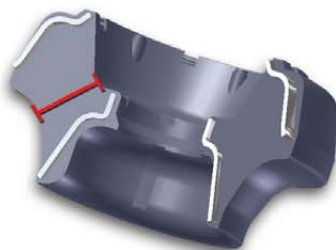

Advantage

Significant longer lifetime, consistent safety

as OE