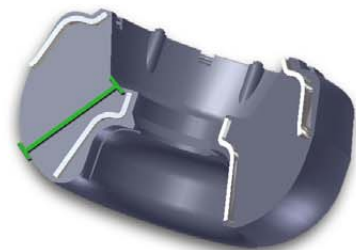

MEYLE version