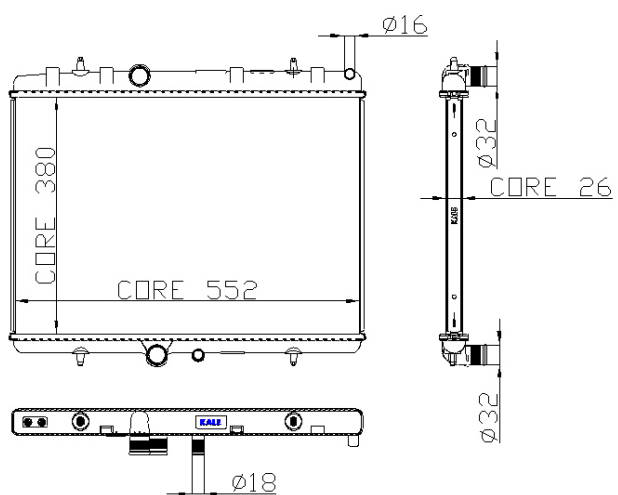

297700

Material : AL-PL-BRZ

MODEL : PEUGEOT 307
CITROEN XSARA / C4