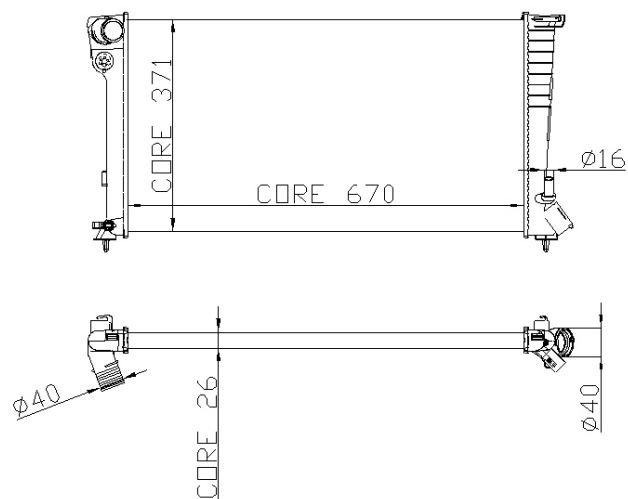

257600

Material : AL-PL-BRZ

MODEL : CITROEN BERLINGO / XSARA
PEUGEOT 306 / PARTNER