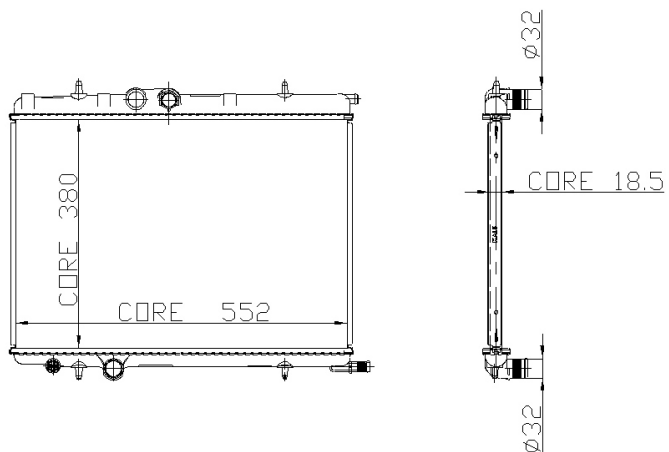

225100

Material : AL-PL-BRZ

MODEL : CITROEN XSARA PICASSO