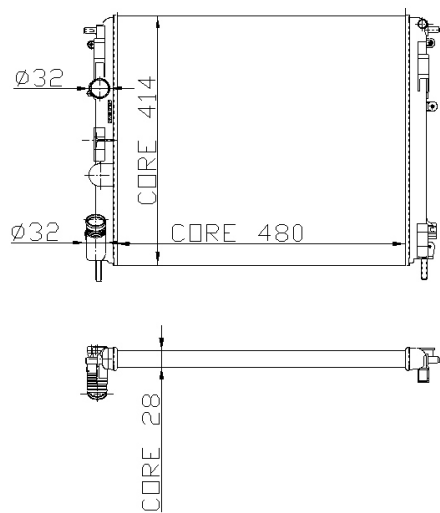

207100

Material : AL-PL

MODEL : RENAULT CLIO II / KANGOO /  
KANGO RAPID