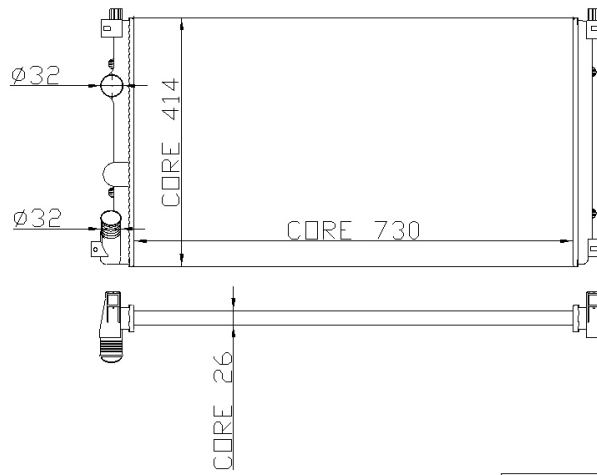

206600

Material : AL-PL-BRZ

MODEL : RENAULT MASTER II / MASTER III
NISSAN INTERSTAR
OPEL MOVANO