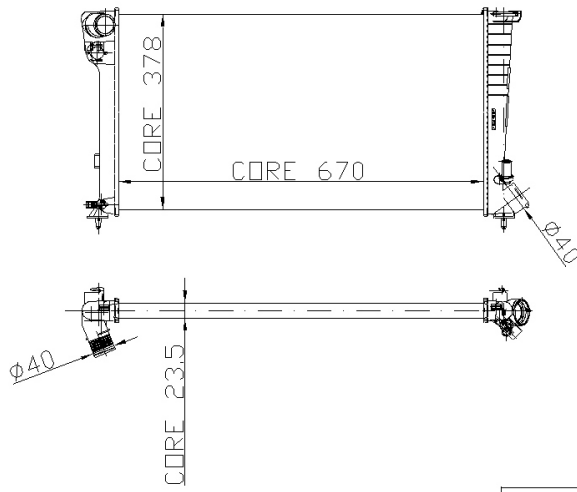

160900

Material : AL-PL

MODEL : PEUGEOT PARTNER / 306  
CITROEN BERLINGO / XSARA