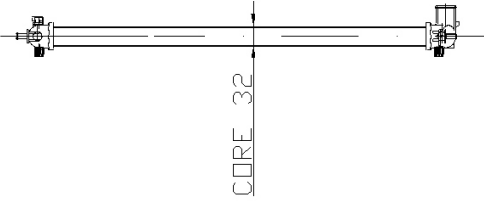

102400

Material : AL-PL

MODEL : FIAT PALIO